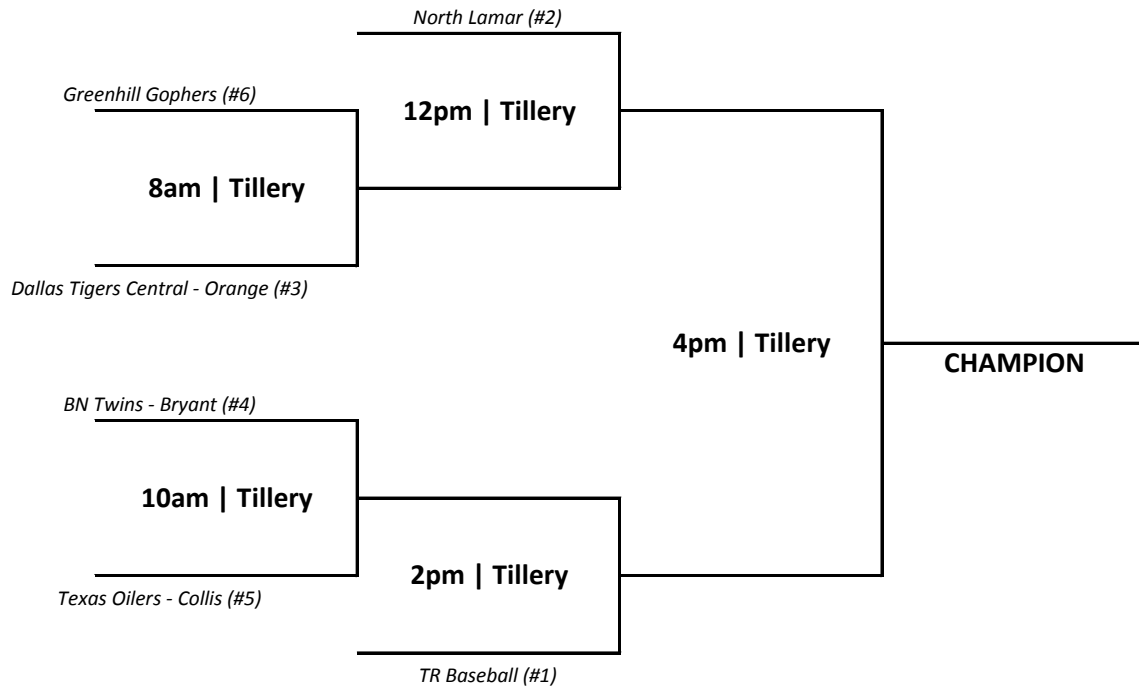

Varsity DH Playoff Bracket

*** Saturday, October 31, 2020 ***

Tillery **Tillery Field**
2500 Memorial Blvd
Mesquite, TX 75149