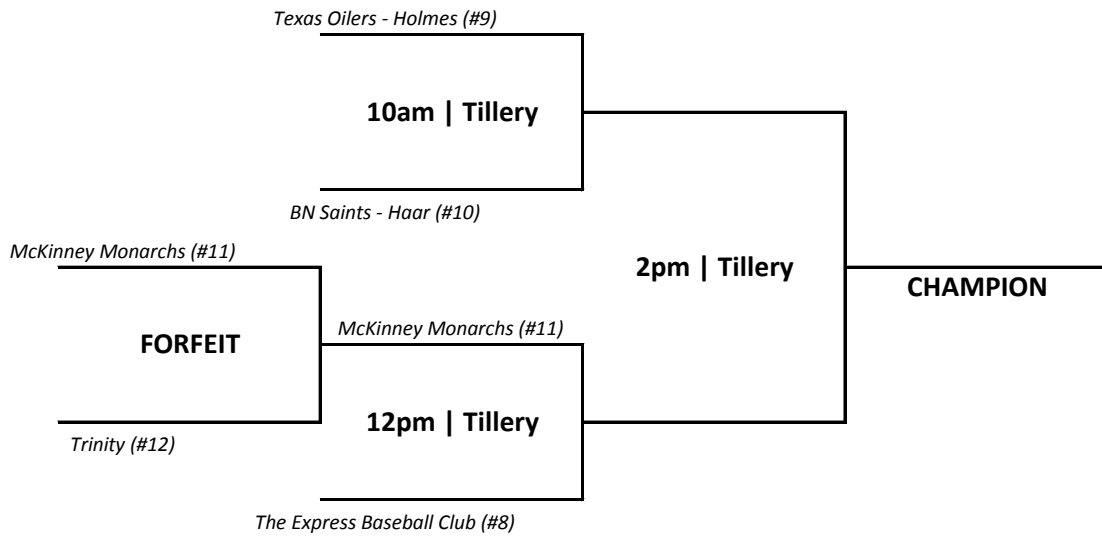

# JV DH Playoff SILVER Bracket

\*\*\* Sunday, November 1, 2020 \*\*\*

Tillery **Tillery Field**  
2500 Memorial Blvd  
Mesquite, TX 75149